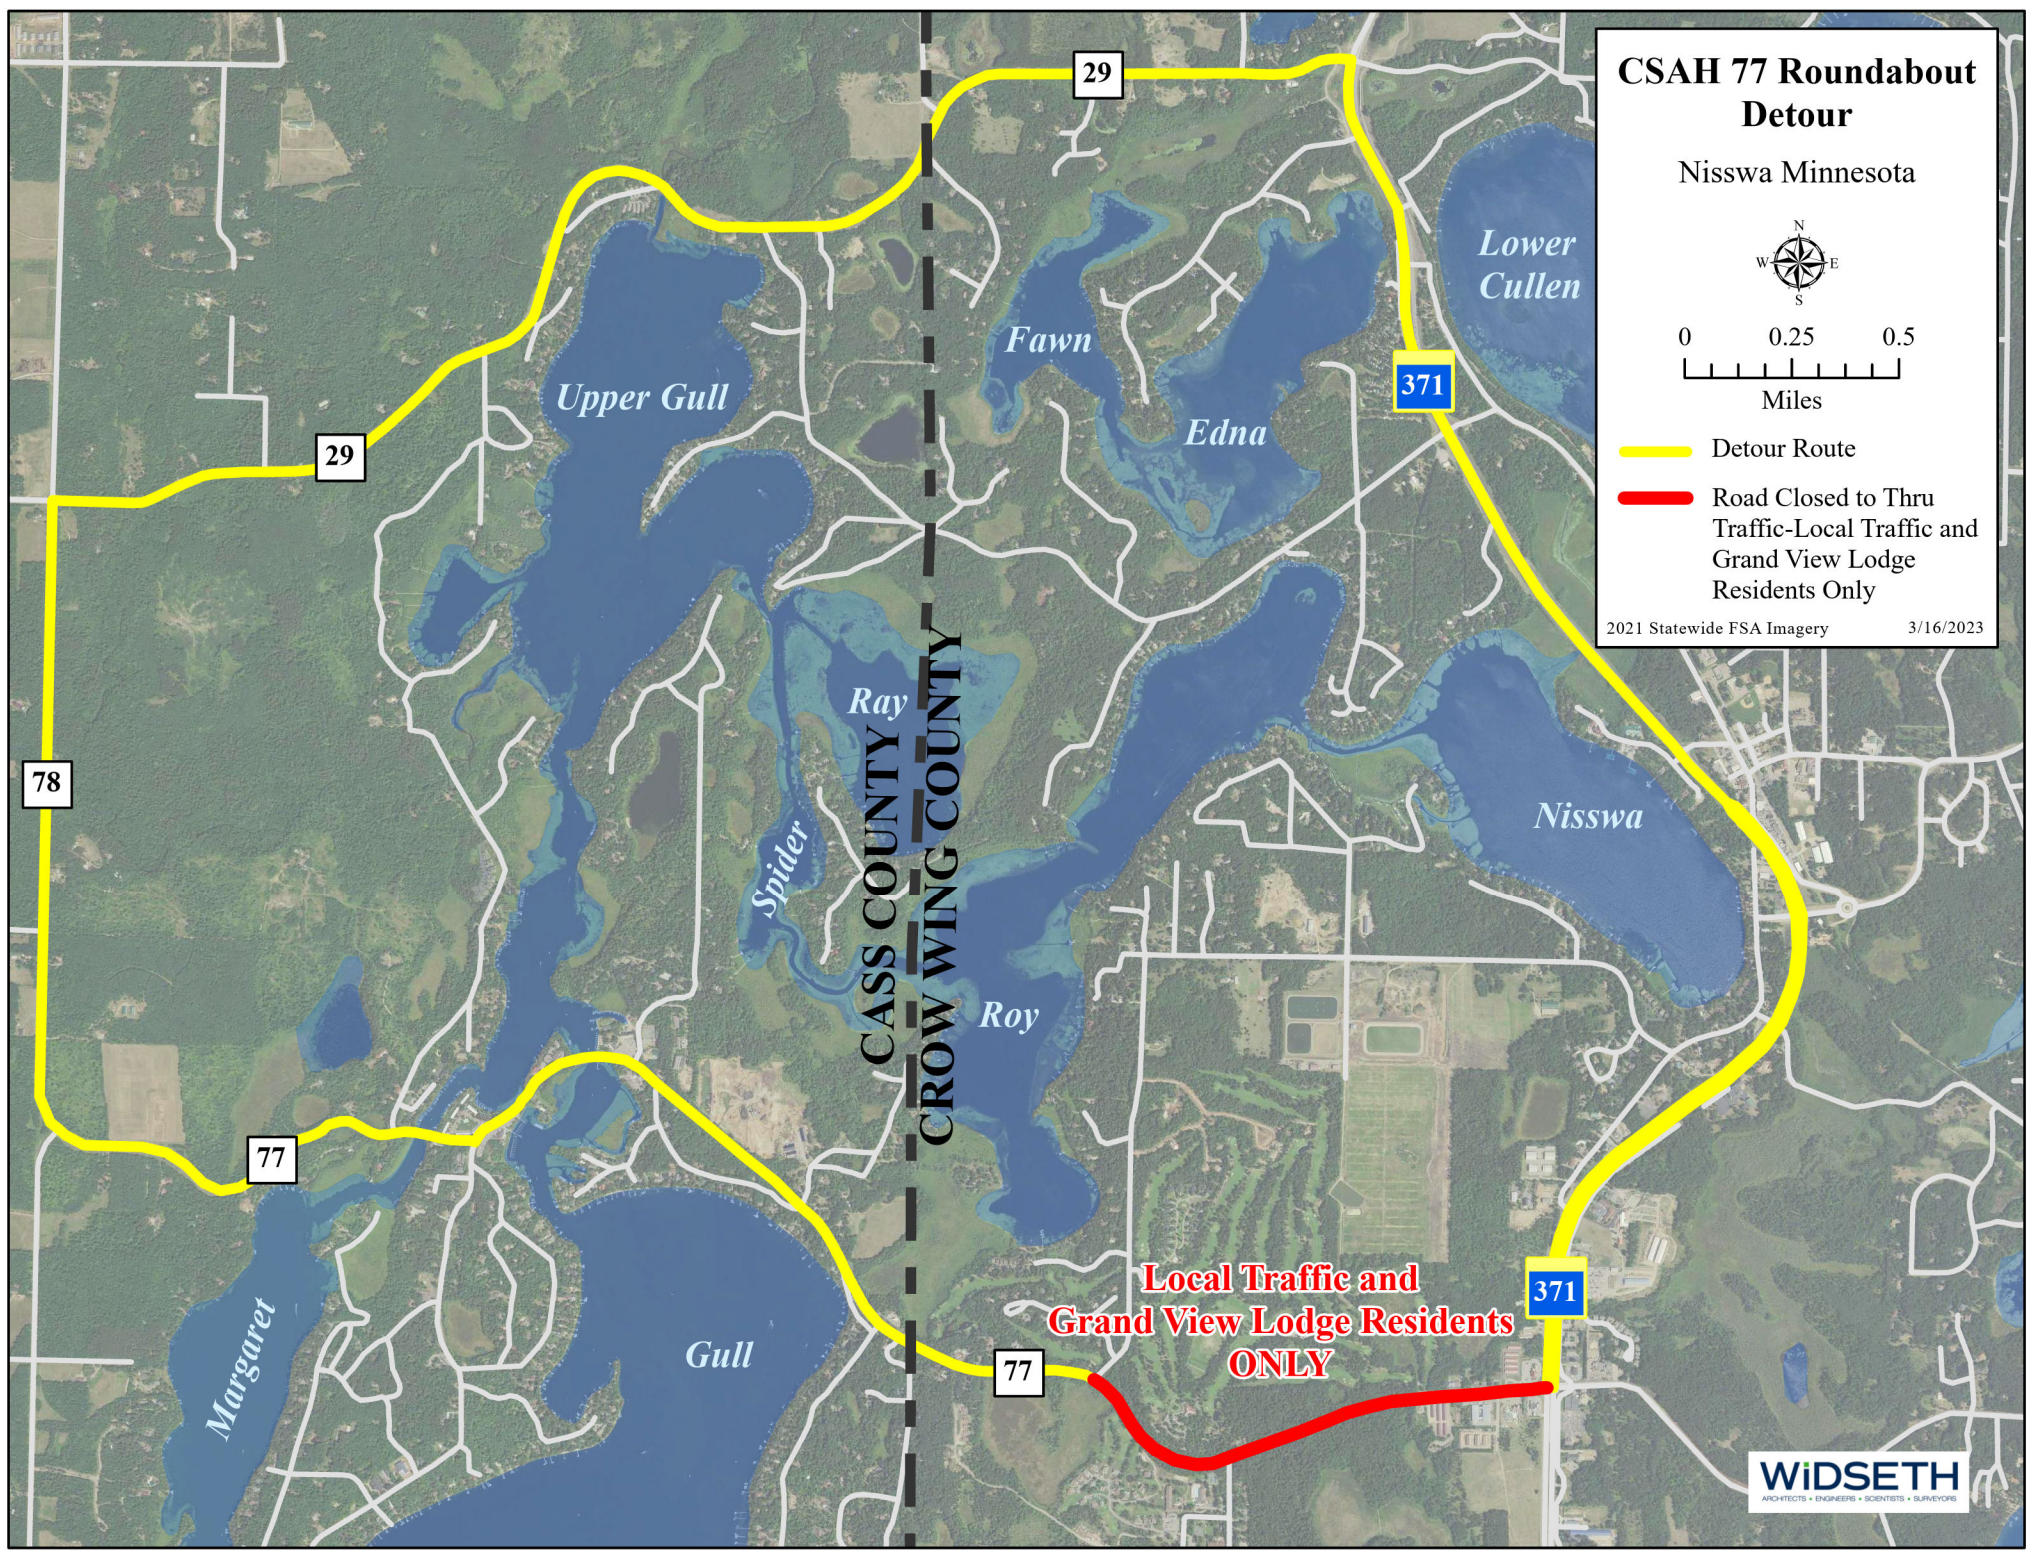

# CSAH 77 Roundabout Detour

Nisswa Minnesota

-  Detour Route
-  Road Closed to Thru Traffic-Local Traffic and Grand View Lodge Residents Only

2021 Statewide FSA Imagery 3/16/2023

**Local Traffic and  
Grand View Lodge Residents  
ONLY**